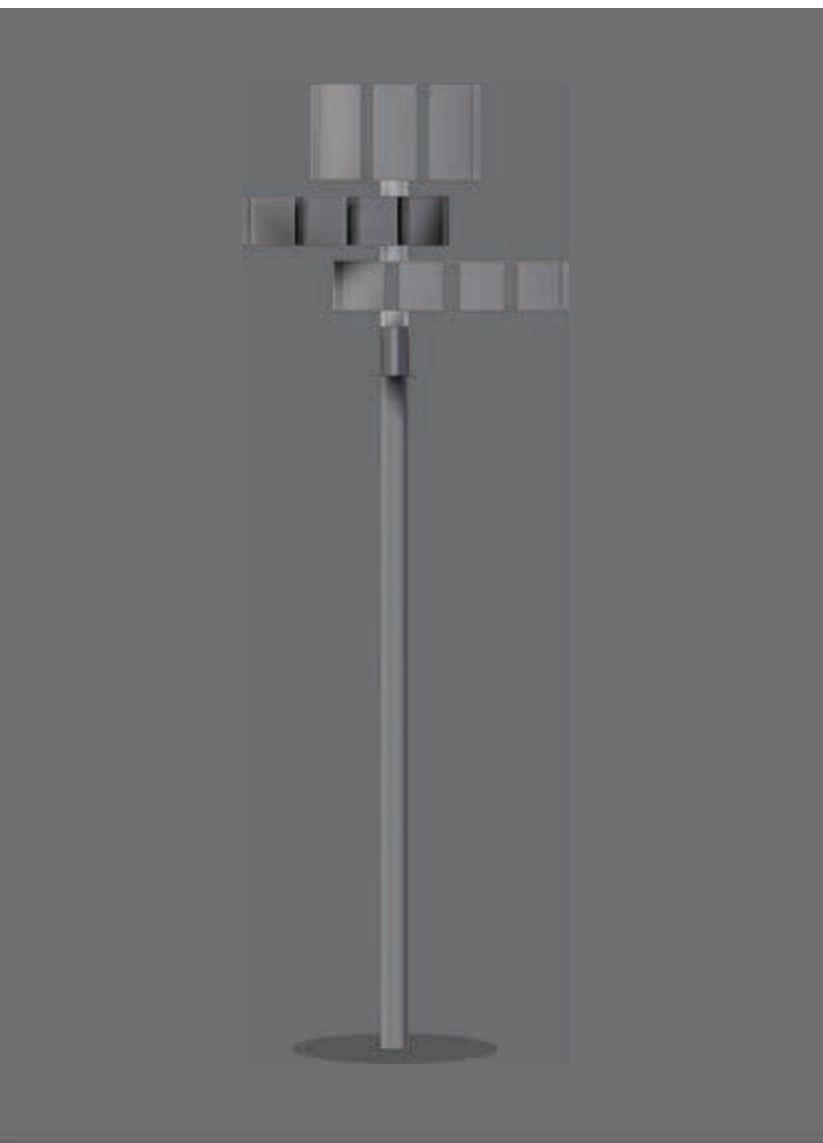

Custom Way Finding System

Code

Size

GR021

Custom

Product Features

- For indoor and outdoor use, depending on media used
- Easy to change sign
- Add-on option
- Can be ordered to size
- Steel powder coated end caps
- Custom graphic design and printing available but not included
- Maximum height 3000mm
- Designs can be made to your requirements