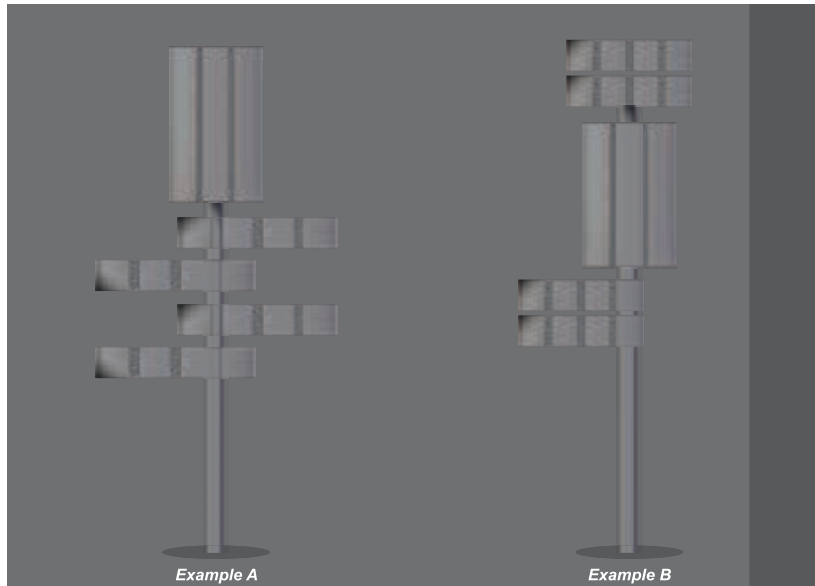

Custom Way Finding System

Code

Size

GR021

Custom

Product Features

- For indoor and outdoor use, depending on media used
- Easy to change sign
- Add-on option
- Can be ordered to size
- Steel powder coated end caps
- Custom graphic design and printing available but not included
- Maximum height 3000mm
- Designs can be made to your requirements