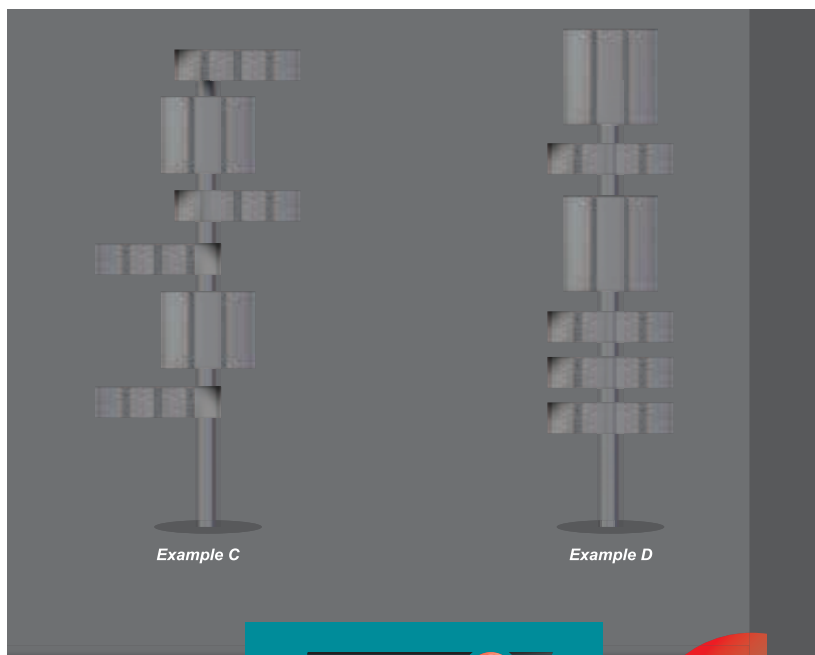

Custom Way Finding System

Code

Size

GR021

Custom

Product Features

- For indoor and outdoor use, depending on media used
- Easy to change sign
- Add-on option
- Can be ordered to size
- Steel powder coated end caps
- Custom graphic design and printing available but not included
- Maximum height 3000mm
- Designs can be made to your requirements