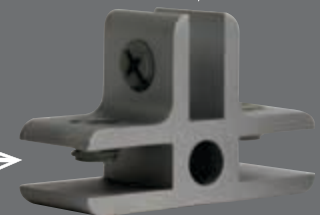

Glass Cube Display Stand

Code	Description	Size
DM9110	Two way grip	38 x 38 x 38mm
DM9120	Three way grip	58 x 38 x 38mm
DM9130	Four way grip	58 x 38 x 58mm

Retail Pack

DM9110R
4 x DM9110 two-way grip

DM9120R
2 x DM9120 three-way grip

DM9130R
2 x DM9130 four-way grip

- Aluminium with a satin finish
- Accommodates panels 6-8mm
- Can be used with glass, aluminium composite panel, acrylic, etc.
- Material excluded
- Multiple design layouts
- Phillips screwdriver is required
- Custom graphic design and printing available but not included

* DM9120

DM9120