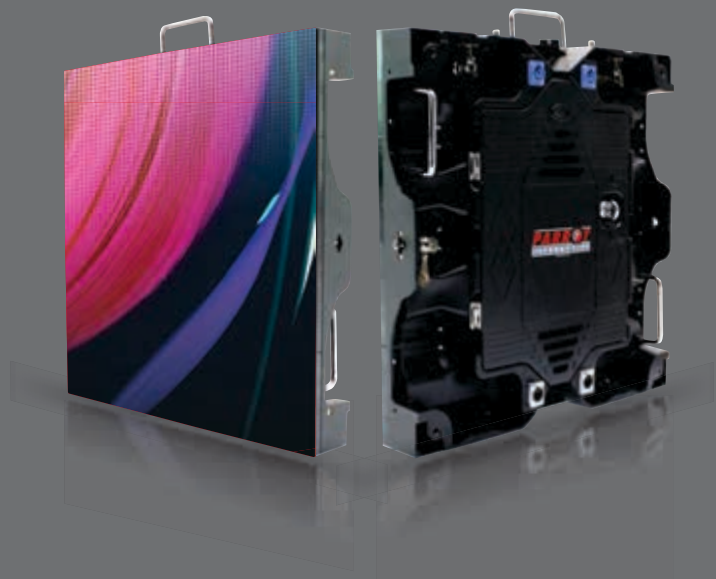

Code	Description	Size
DSP5-640	Digital Sign – Parrot P5 Outdoor Cabinet	640 x 640mm
DSP4-512	Digital Sign – Parrot P3.91 Indoor Cabinet	500 x 500mm

- High Definition
- Adjustable brightness
- High Colour contrast
- Water resistant Case (Outdoor only) IP65 Rated
- Rental option available
- P3.91 Indoor Cabinet size: 512 x 512mm
- P5 Outdoor Cabinet size: 640 x 640mm
- Customized sizes

* Pictures shown are for illustration purpose only.
Actual product may vary.