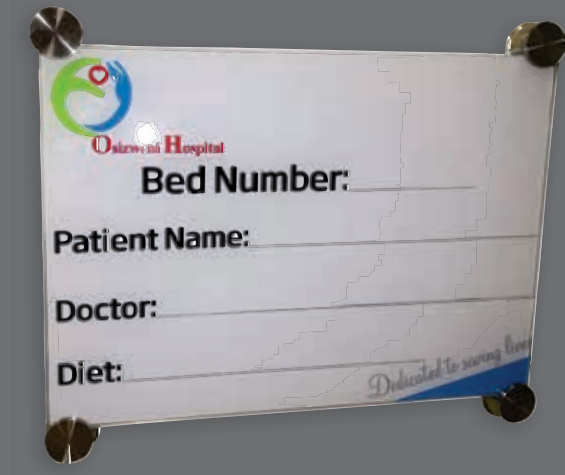

Hospital Bed Boards

Code	Description	Size
BD1703	A3 Glass Hospital Bed Board	297 x 420mm
BD1704	A4 Glass Hospital Bed Board	210 x 297mm
BD1705	Glass Hospital Bed Board	250 x 450mm
BD1710	Glass Hospital Bed Board	300 x 350mm

- Printing included (standard sized boards only)

Product Features

- 4mm Toughened Glass
- Includes 4x stainless steel wall mounts
- Customised prints and sizing available
- Easy to clean
- Non-porous and hygienic
- Scratch resistant
- Artwork to be supplied in high resolution tiff, jpeg, pdf or vector format