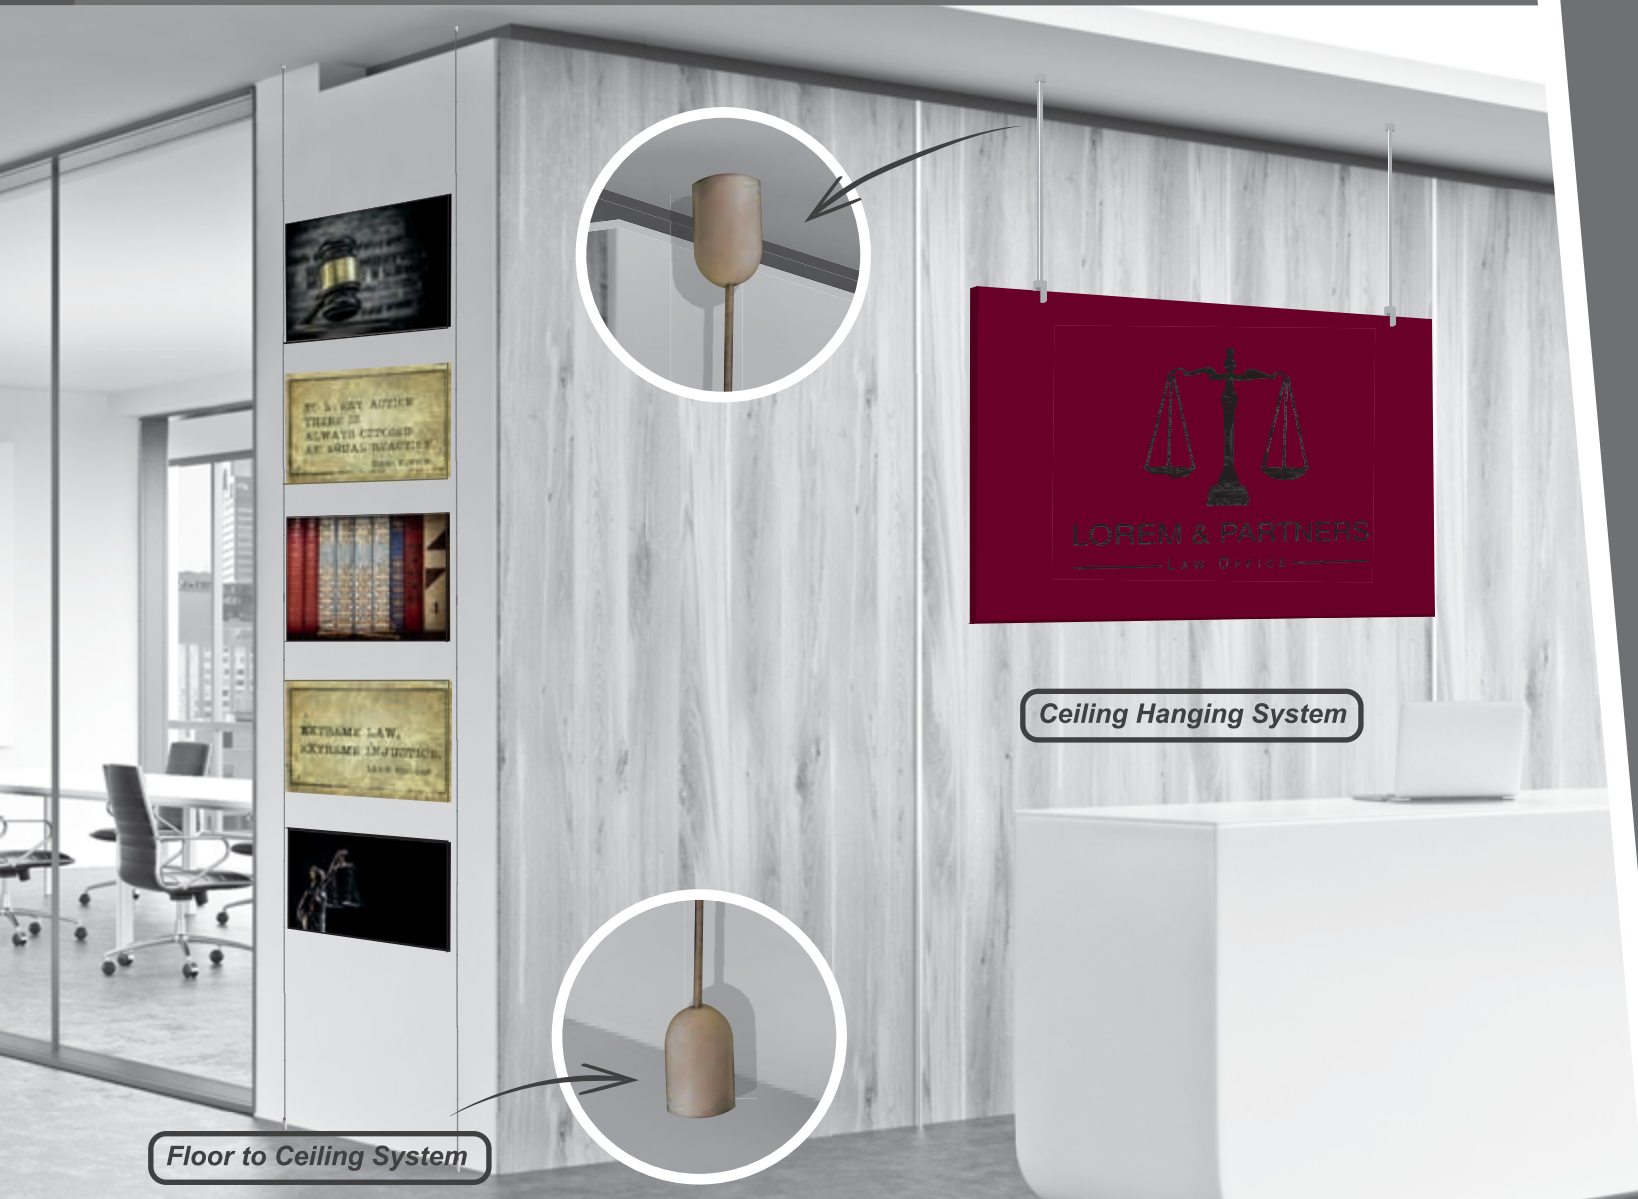

Retail Packs

DM8100R
4 x DM8100 single standoff
4 x Masonry screws and plugs

DM4100R
4 x DM4100 4 way standoff
4 x Masonry screws and plugs
1 x Allen Key 2mm

DM8101R
4 x DM8101 edge grip
4 x Masonry screws and plugs

Designer Mounting Systems

Ceiling Hanging Systems, Floor to Ceiling Systems

Floor to Ceiling System

Ceiling Hanging System

Code	Description	Size	
DM5100	Channel extrusion	1000mm	<ul style="list-style-type: none"> • Aluminium with a satin finish • Accommodates panels 3-8mm • Can be used with glass, aluminium composite panel, acrylic, etc • Masonry screws, wall plugs and allen key are included • Sign material excluded • Custom graphic design and printing available but not included
DM5200	Cable floor to ceiling	3000mm	
DM5300	Cable channel to channel	3000mm	
DM5020	Single-sided clamp	21mm x 15mm	
DM5030	Double-sided clamp	39mm x 15mm	
DM5110	Ceiling Hanging Grip and Cable	2400mm	