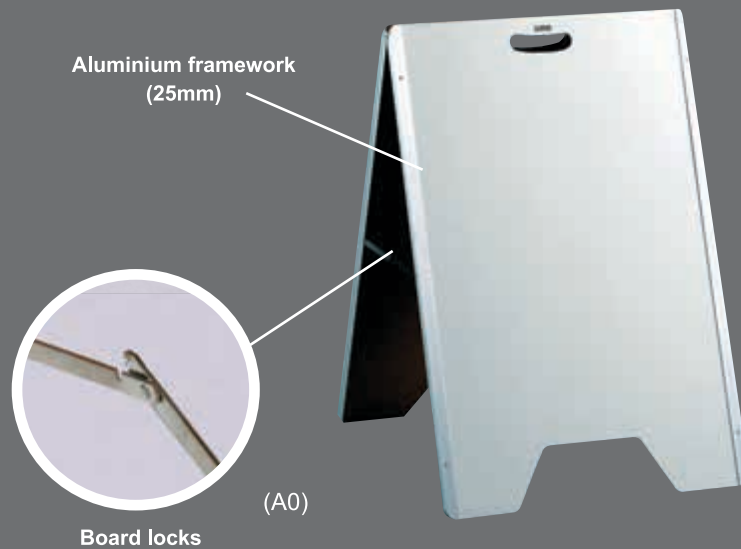

- Includes Poster Frame.
- Suitable for A0 & A1.
- Angle adjustable on single sided frames
- Lockable castors on double pole stands.
- Curved base plate with double pole for A0 & A1 Poster Frames.
- Assembles easily without tools.
- Can only be used with Poster Frames.

* Supplied with Rope - 1 metre

Hanging Battens

Hanging Battens

- Available for A1, A2, A3, & A4 posters

Hanging System

- Hanging hooks and screws included for hanging Poster Frames

Customizable sizes

- Up to 3000mm in width (Left to Right)

A-Frame Boards

Aluminium Frame

Code	Description	Size
SN0624	A-Frame Whiteboard Aluminium Frame	900 x 600mm

* Non-Magnetic Whiteboard Surface

- Board locks in stable position.
- Lightweight.
- Standing height of 850mm when open.
- Aluminium framework (25mm).
- Weather resistant.
- Supplied with Whiteboard Marker (Black).