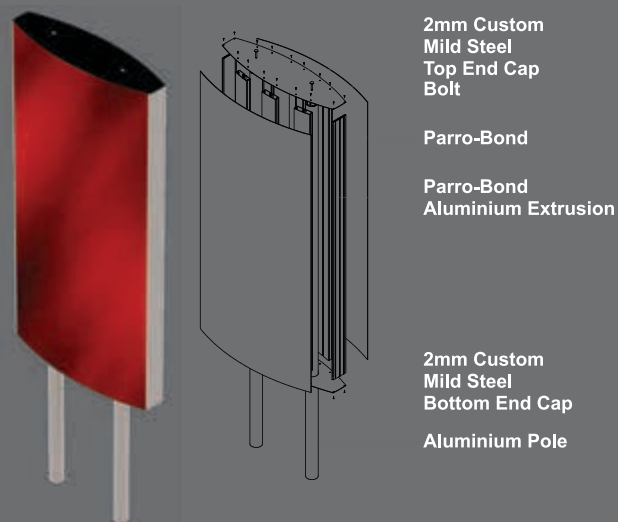

Extrusion system