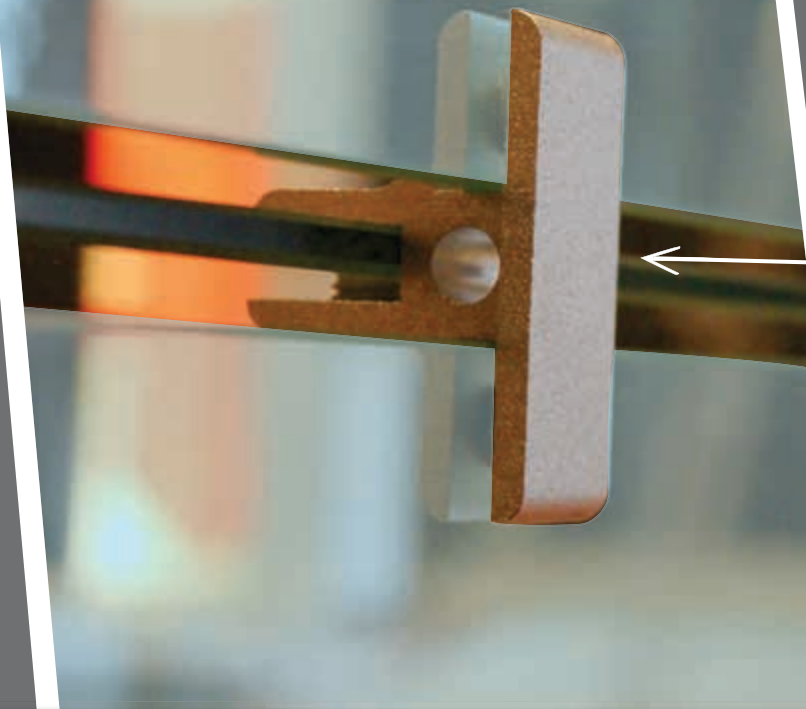

Glass Cube Display Stand

Code	Description	Size
DM9110	Two way grip	38 x 38 x 38mm
DM9120	Three way grip	58 x 38 x 38mm
DM9130	Four way grip	58 x 38 x 58mm

Retail Pack

DM9110R
4 x DM9110 two-way grip

DM9120R
2 x DM9120 three-way grip

DM9130R
2 x DM9130 four-way grip

- Aluminium with a satin finish
- Accommodates panels 6-8mm
- Can be used with glass, aluminium composite panel, acrylic, etc.
- Material excluded
- Multiple design layouts
- Phillips screwdriver is required
- Custom graphic design and printing available but not included

* DM9120