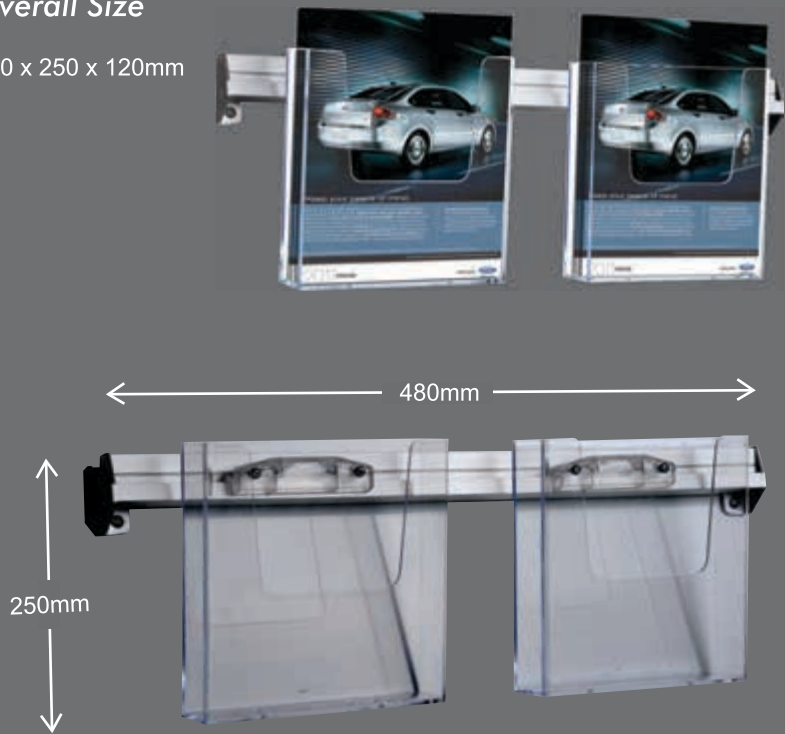

- Printing included (standard sized boards only)

Product Features

- 4mm Toughened Glass
- Includes 4x stainless steel wall mounts
- Customised prints and sizing available
- Easy to clean
- Non-porous and hygienic
- Scratch resistant
- Artwork to be supplied in high resolution tiff, jpeg, pdf or vector format

Display Stands

A4 Wall Mounted Brochure holder

Code	Description	Overall Size
DP4004	A4 Wall Mounted Brochure Holder	480 x 250 x 120mm

- Supplied with 2x A4 Brochure Holders
- Depth of acrylic brochure holder 40mm
- System is mounted to the wall via metal end caps
- Wall mounting fittings included
- Modern wall mounted brochure holder
- Holds brochures and flyers up to A4 in size
- Injection moulded acrylic holders
- Easy to assemble
- Ideal for lobbies and receptions
- Can be customized to specific sizes

Display Stands

Novel Free Standing Leaflet Dispenser with side Shelves

Code	Height	Brochure Size	Header Size
DP 6008	2030mm	A4 (210x297mm)	160x450mm

- Includes 8 x A4 Side mounted brochure holders
- Blank ABS header included - customized print available but not included - Size: 460 x 160mm
- Side arms are 250mm in length
- Unit supplied in a single box with assembly instructions
- Display height: 2030mm (assembled)
- Ideal for business, schools and high traffic areas
- Base size: 450 x 450mm
- Customized print available but not included

Novel Free Standing Combinations Leaflet Dispenser

Code	Height	Brochure Size	Header Size
DP 6002	2030mm	A4 (210x297mm)	A2 Poster Frame

- Includes 2 x A4 Acrylic brochure holders
- Includes 1 X A2 poster frame display header
- Unit supplied in a single box with assembly instructions
- Display height: 2030mm (assembled)
- Ideal for business, schools and high traffic areas
- Base size: 450 x 450mm
- Customized print available but not included