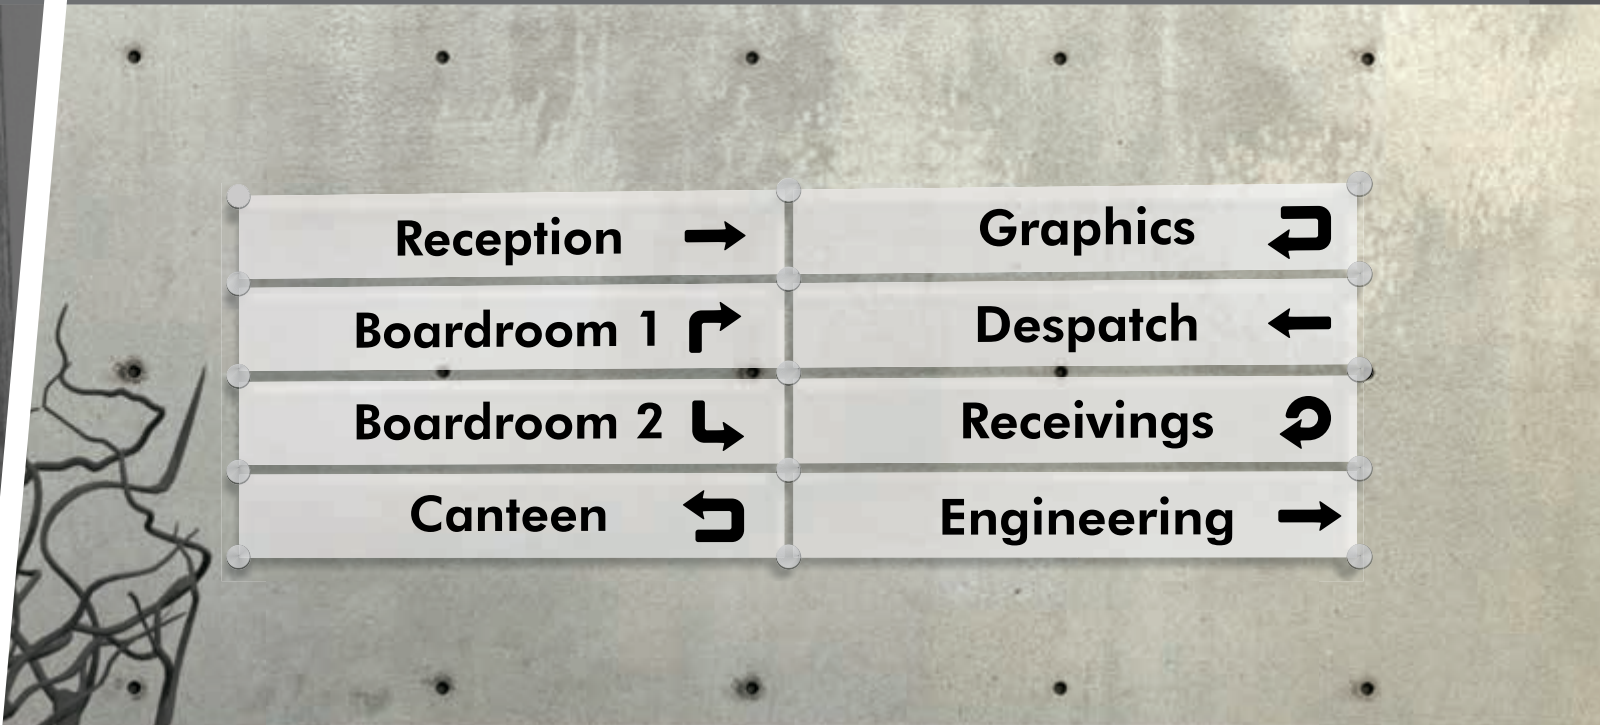

DM8000R

- 4 x DM8000 side wall clamp
- 2 x Masonry screws and plugs
- 1 x Allen Key 3mm

DM8000

DM3000

Wall Clamp
DM3000

Side Wall Clamp
DM8000

Designer Mounting Systems

Standoff Single, Standoff 4 Way & Standoff Edge Grips